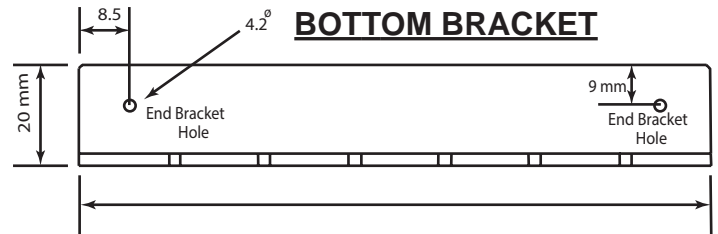

BOTTOM BRACKET