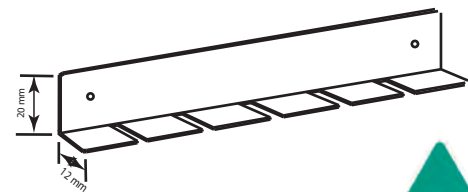

Specifications