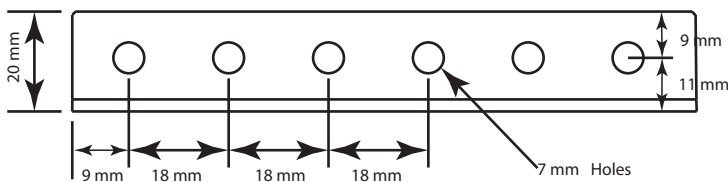

TOP (PADLOCK) BRACKET