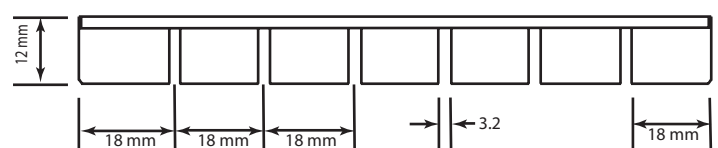

BOTTOM BRACKET