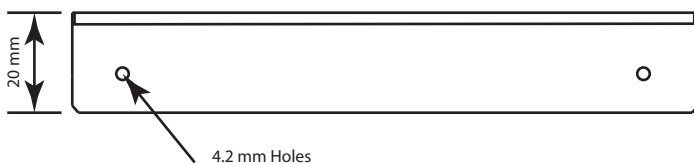

TOP (PADLOCK) BRACKET