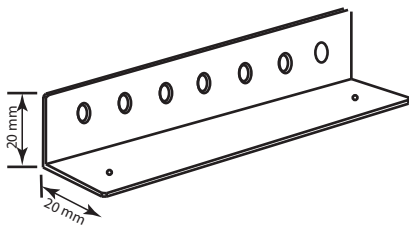

# MOUNTING SETS

Part Code: MAM-XX (xx replace with number of poles)

## APPLICATION:

- Use in conjunction with Cirlock Lockout Arms
- Suitable for MCB's (18mm wide modules)

<b>Material</b>	Aluminium
<b>Manufacturer:</b>	CIRLOCK - Made in Australia
<b>Pack Size:</b>	1 Set (Kit). Kit includes: 2 x Brackets, 1 x Rod, 2 x End Brackets (EBA-2), 4 x Mounting screws, 2 x nuts and 4 x washers (M3 Zinc plated). Mounting sets over 13 poles will also be supplied with a support bracket/additional mounting hole. 
<b>Other Info:</b>	Lockout Arms sold separately Must be fixed to escutcheon plate (if no escutcheon use Cirlock CBCL's Mounting Sets are sold from 2 poles (MAM-2) to 96 poles (MAM-96). Also sold as a 1.2m length which can be cut to size on site if needed. Suitable for 18mm wide modules only, for other module sizes please contact sales@cirlock.com.au

### TOP (PADLOCK) BRACKET