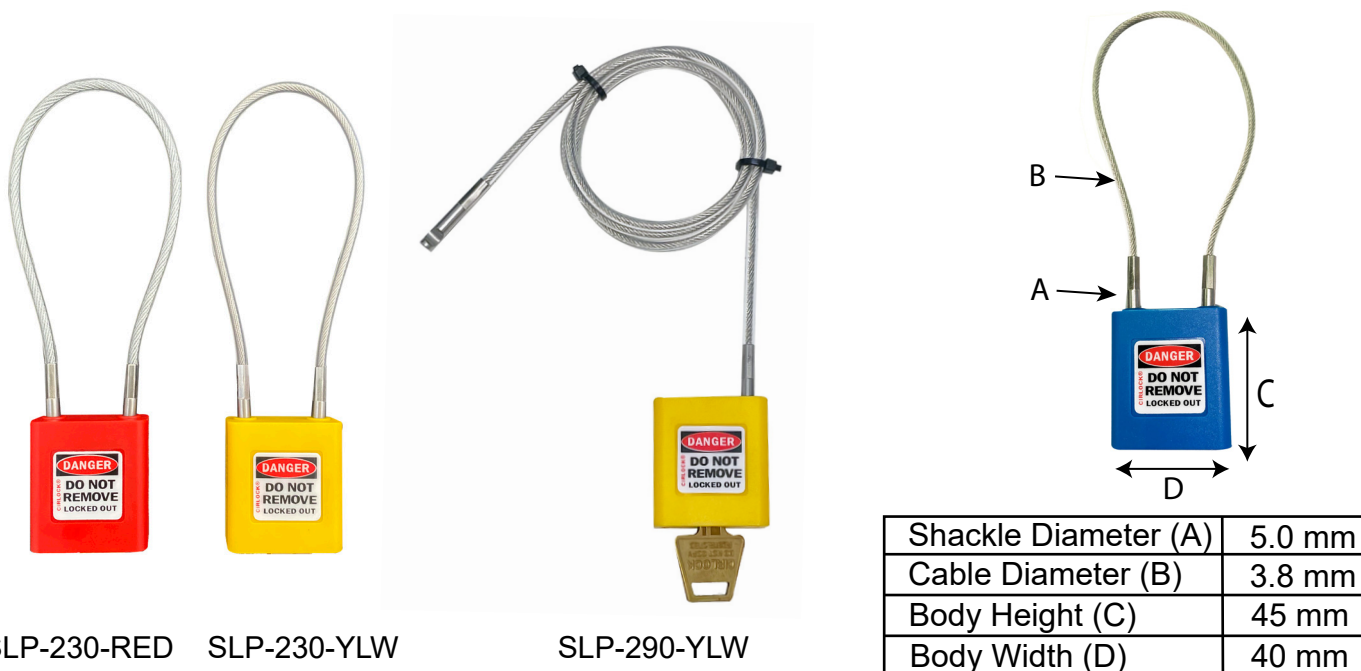

CABLE LOCKOUT PADLOCK

Part Code: SLP-230 SERIES AND SLP-290 SERIES

APPLICATION:

- Use as a regular padlock
- The flexible cable shackle makes it easy to get into tight spots when conventional metal shackles cannot.
- Keyed Individually as standard (Keyed Alike available upon request)
- Made from tough chemically resistant materials

Material	Shackle: PVC Coated Stainless Steel Cable Lock Body: Xylex Plastic Key: Brass Lock Internals: Brass
Dimensions	Padlock Body - as below Shackle/Cable - as below SLP-230 - Cable length 30cm SLP-290 - Cable length 90cm
Pack Size:	1
Other Info:	Keyed Individually, can be Keyed Alike and Master Keyed. Available in RED, YELLOW and BLUE - 1 key per lock supplied as standard

VISUALS:

Shackle Diameter (A)	5.0 mm
Cable Diameter (B)	3.8 mm
Body Height (C)	45 mm
Body Width (D)	40 mm